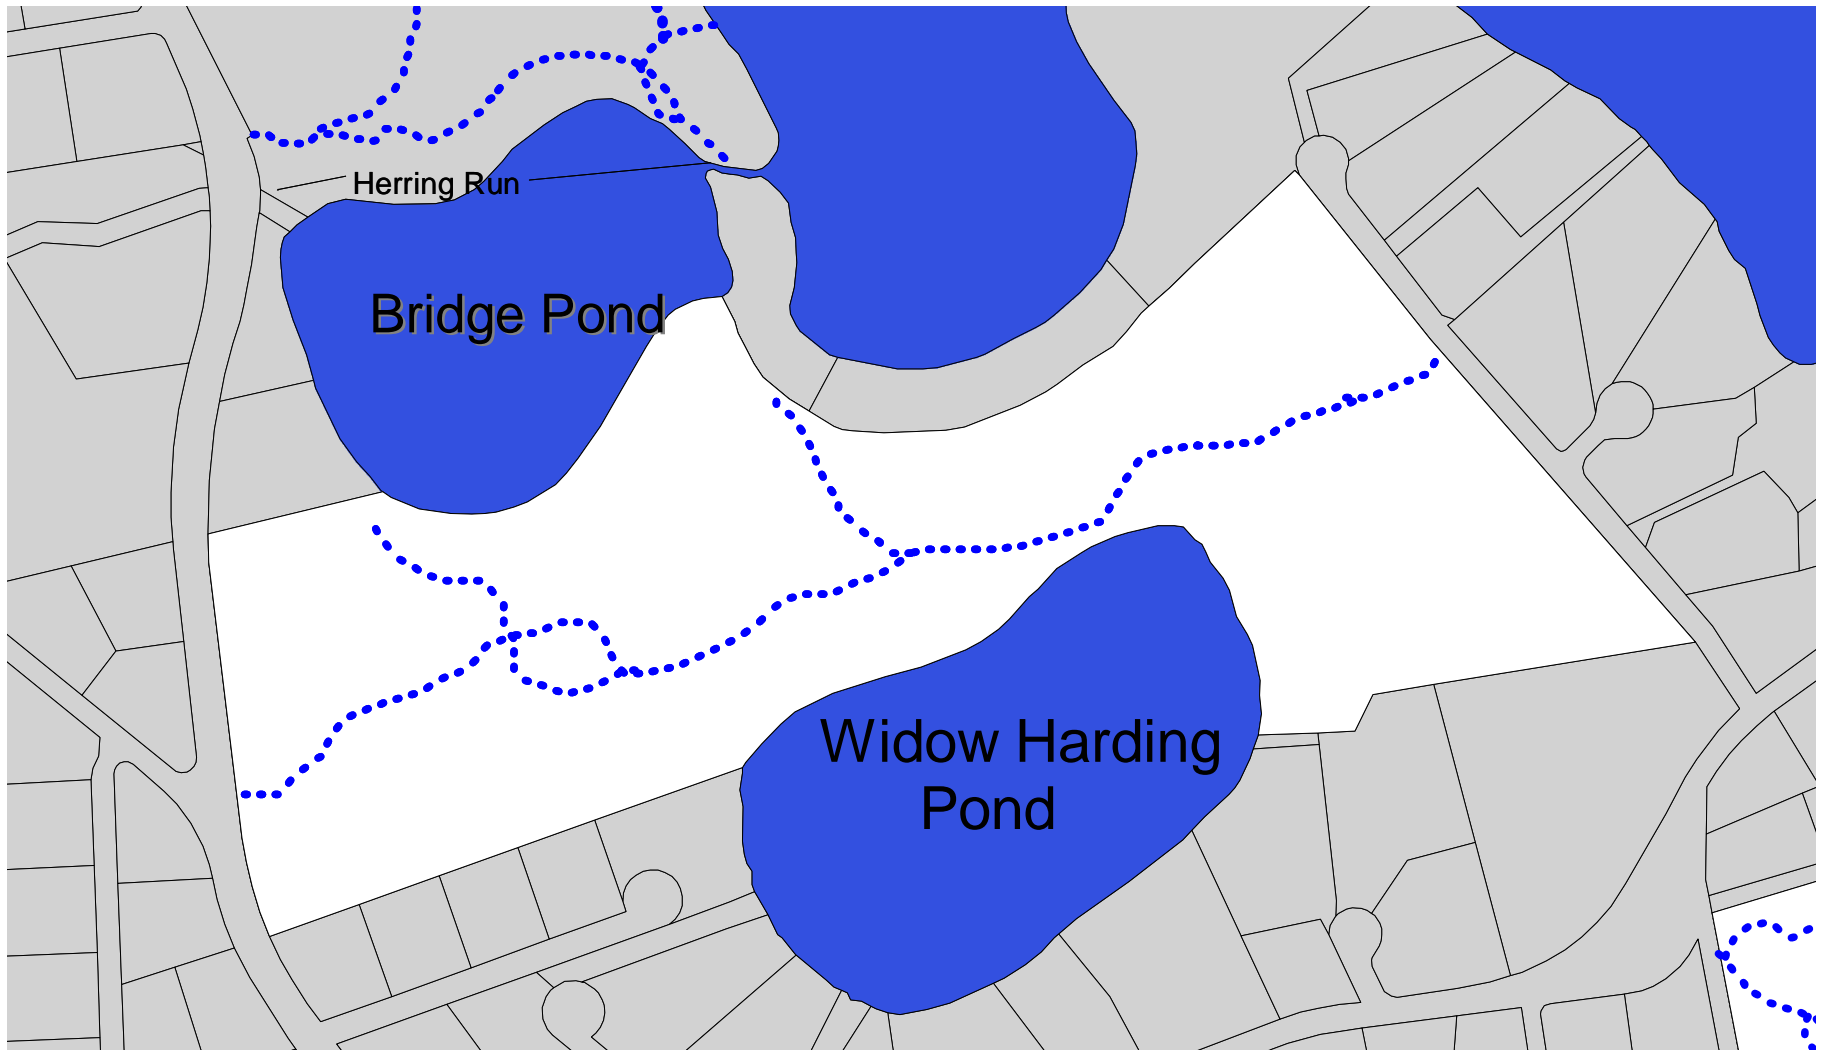

Wiley Park

Trail map and features

Area 44.1 acres
Total trail length .91 miles

Nickerson Property

Trail map

Cottontail Acres

Trail map and features

Managed Lands surrounding Glacial Ponds

South Eastham Conservation Area