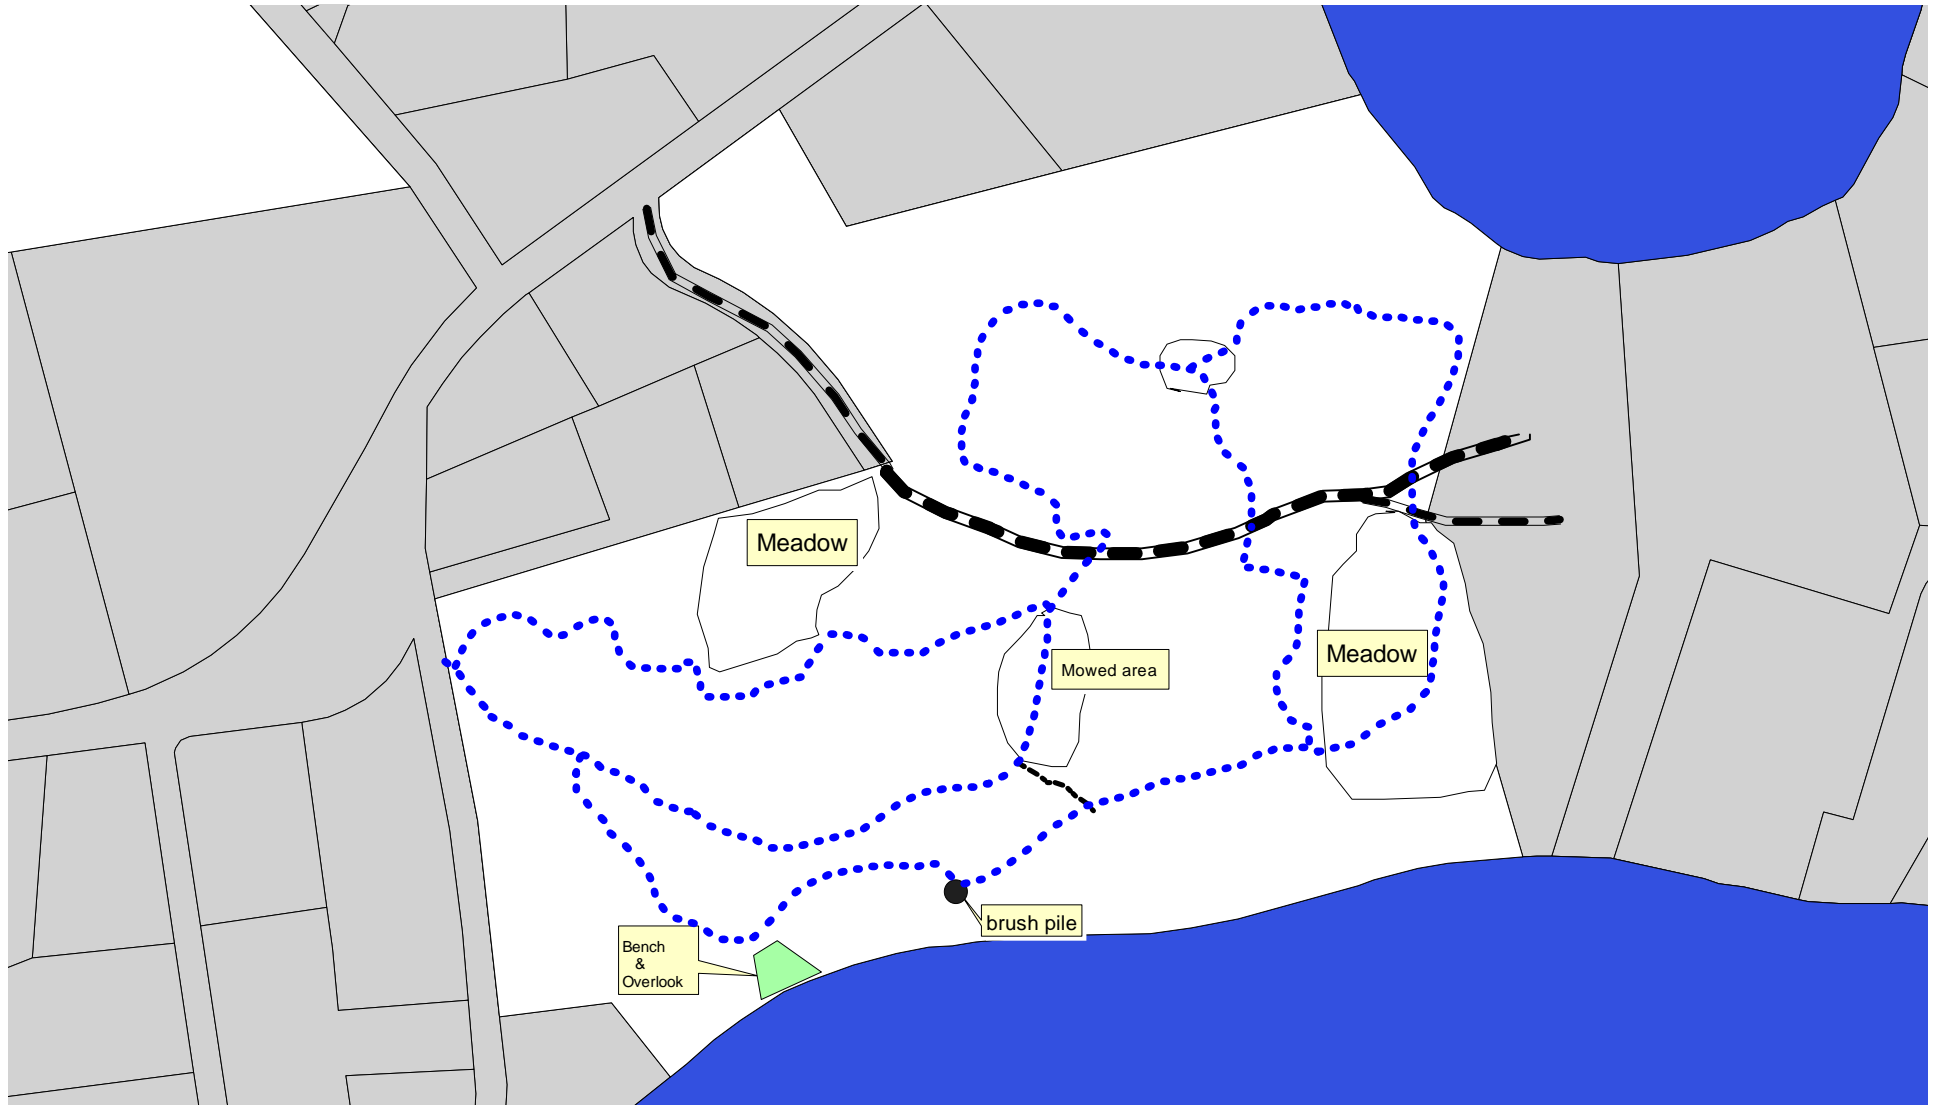

Wiley Park

Trail map and features

Area 44.1 acres
Total trail length .91 miles

Nickerson Property

Trail map

Cottontail Acres

Trail map and features

Managed Lands surrounding Glacial Ponds

South Eastham Conservation Area